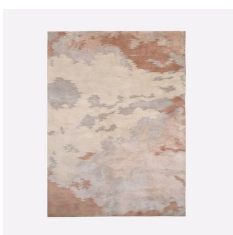

NAME: Abstract Blush Shine Rug, Dusty Blush

UNIT PRICE: $1,499.00

AREA: Rugs

QTY: 1

SUPPLIER: west elm

URL: <https://brandcycle.shop/w5nkq>