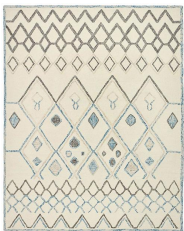

NAME: Geometric Boho Wool Rug
AREA: Rugs
SUPPLIER: Amazon
URL: <https://amzn.to/2uepNJP>

UNIT PRICE: $399.00
QTY: 1