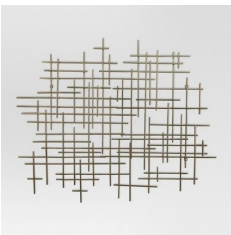

NAME: Mid-Century Metal Wall Décor Gold
AREA: Wall Decor
SUPPLIER: Target
URL: <http://brandcycle.shop/8jvil>

UNIT PRICE: $54.99
QTY: 1